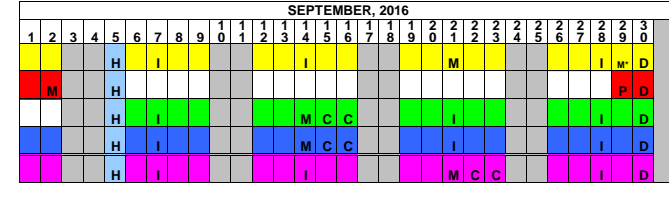

1001 S. East Street, Anaheim, California 92805
(714) 517-7500 - anaheimelementary.org

2016-2017 School Year

First Day of School for A, B, C = 7/11; D = 8/10; ST = 8/16

★ = Trimester End Date

BACK TO SCHOOL NIGHT (for Single Track):

- = GROUP 1 Schools: Sunkist, Guinn, Juarez, Franklin, Olive, Orange Grove, Price
- = GROUP 2 Schools: Ross, Loara, Roosevelt, Gauer, Jefferson, Palm Lane, Westmont
- ◆ = GROUP 3 Schools: Reverse, Barton, Madison, Lincoln, Henry, Marshall, Stoddard