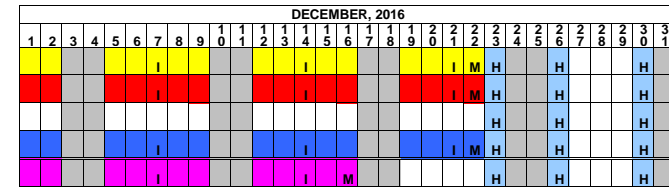

1001 S. East Street, Anaheim, California 92805
(714) 517-7500 - anaheimelementary.org

2016-2017 School Year

First Day of School for A, B, C = 7/11; D = 8/10; ST = 8/16

★ = Trimester End Date

BACK TO SCHOOL NIGHT (for Single Track):

- = GROUP 1 Schools: Sunkist, Guinn, Juarez, Franklin, Olive, Orange Grove, Price
- = GROUP 2 Schools: Ross, Loara, Roosevelt, Gauer, Jefferson, Palm Lane, Westmont
- ◆ = GROUP 3 Schools: Reverse, Barton, Madison, Lincoln, Henry, Marshall, Stoddard

TRACK A	TRACK B	TRACK ST SINGLE TRACK	White is Off Track	Holidays H	Conference Days C (Non-Student Day)	Minimum Day M	Back to School Night B (Minimum Day)	Staff Development Day D (Non-Student Day)
TRACK C	TRACK D				Professional Development PD (Non-Student Day)	Preparation Day P (Non-Student Day)	Open House O (Minimum Day)	Instructional Planning I (Short Day)