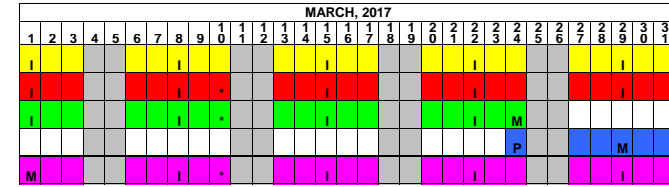

1001 S. East Street, Anaheim, California 92805
(714) 517-7500 - anaheimelementary.org

2016-2017 School Year

First Day of School for A, B, C = 7/11; D = 8/10; ST = 8/16

★ = Trimester End Date

BACK TO SCHOOL NIGHT (for Single Track):

- = GROUP 1 Schools: Sunkist, Guinn, Juarez, Franklin, Olive, Orange Grove, Price
- = GROUP 2 Schools: Ross, Loara, Roosevelt, Gauer, Jefferson, Palm Lane, Westmont
- ◆ = GROUP 3 Schools: Reverse, Barton, Madison, Lincoln, Henry, Marshall, Stoddard

TRACK A	TRACK B	TRACK ST SINGLE TRACK	White is Off Track	Holidays H	Conference Days C (Non-Student Day)	Minimum Day M	Back to School Night B (Minimum Day)	Staff Development Day D (Non-Student Day)
TRACK C	TRACK D				Professional Development PD (Non-Student Day)	Preparation Day P (Non-Student Day)	Open House O (Minimum Day)	Instructional Planning I (Short Day)