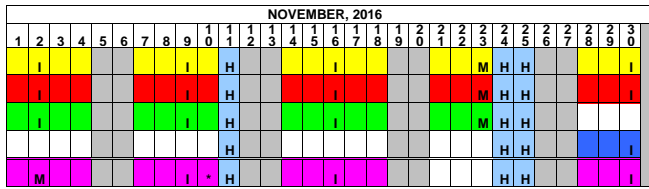

1001 S. East Street, Anaheim, California 92805
(714) 517-7500 - anaheimelementary.org

2016-2017 School Year

First Day of School for A, B, C = 7/11; D = 8/10; ST = 8/16

★ = Trimester End Date

BACK TO SCHOOL NIGHT (for Single Track):

- = GROUP 1 Schools: Sunkist, Guinn, Juarez, Franklin, Olive, Orange Grove, Price
- = GROUP 2 Schools: Ross, Loara, Roosevelt, Gauer, Jefferson, Palm Lane, Westmont
- ◆ = GROUP 3 Schools: Reverse, Barton, Madison, Lincoln, Henry, Marshall, Stoddard

TRACK A	TRACK B	TRACK ST SINGLE TRACK	White is Off Track	Holidays H	Conference Days C (Non-Student Day)	Minimum Day M	Back to School Night B (Minimum Day)	Staff Development Day D (Non-Student Day)
TRACK C	TRACK D				Professional Development PD (Non-Student Day)	Preparation Day P (Non-Student Day)	Open House O (Minimum Day)	Instructional Planning I (Short Day)