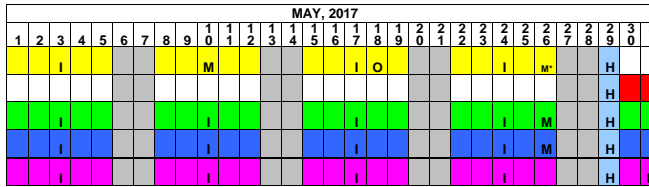

1001 S. East Street, Anaheim, California 92805
(714) 517-7500 - anaheimelementary.org

2016-2017 School Year

First Day of School for A, B, C = 7/11; D = 8/10; ST = 8/16

★ = Trimester End Date

BACK TO SCHOOL NIGHT (for Single Track):

- = GROUP 1 Schools: Sunkist, Guinn, Juarez, Franklin, Olive, Orange Grove, Price
- = GROUP 2 Schools: Ross, Loara, Roosevelt, Gauer, Jefferson, Palm Lane, Westmont
- ◆ = GROUP 3 Schools: Reverse, Barton, Madison, Lincoln, Henry, Marshall, Stoddard

TRACK A	TRACK B	TRACK ST SINGLE TRACK	White is Off Track	Holidays H	Conference Days C (Non-Student Day)	Minimum Day M	Back to School Night B (Minimum Day)	Staff Development Day D (Non-Student Day)
TRACK C	TRACK D				Professional Development PD (Non-Student Day)	Preparation Day P (Non-Student Day)	Open House O (Minimum Day)	Instructional Planning I (Short Day)