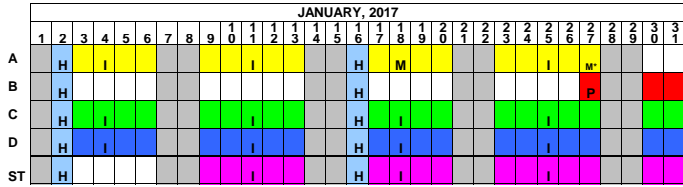

1001 S. East Street, Anaheim, California 92805
(714) 517-7500 - anaheimelementary.org

2016-2017 School Year

First Day of School for A, B, C = 7/11; D = 8/10; ST = 8/16

★ = Trimester End Date

BACK TO SCHOOL NIGHT (for Single Track):

- = GROUP 1 Schools: Sunkist, Guinn, Juarez, Franklin, Olive, Orange Grove, Price
- = GROUP 2 Schools: Ross, Loara, Roosevelt, Gauer, Jefferson, Palm Lane, Westmont
- ◆ = GROUP 3 Schools: Reverse, Barton, Madison, Lincoln, Henry, Marshall, Stoddard

TRACK A	TRACK B	TRACK ST SINGLE TRACK	White is Off Track	Holidays H	Conference Days C (Non-Student Day)	Minimum Day M	Back to School Night B (Minimum Day)	Staff Development Day D (Non-Student Day)
TRACK C	TRACK D				Professional Development PD (Non-Student Day)	Preparation Day P (Non-Student Day)	Open House O (Minimum Day)	Instructional Planning I (Short Day)