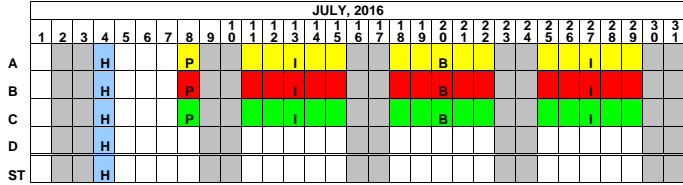

1001 S. East Street, Anaheim, California 92805
(714) 517-7500 - anaheimelementary.org

2016-2017 School Year

First Day of School for A, B, C = 7/11; D = 8/10; ST = 8/16

★ = Trimester End Date

BACK TO SCHOOL NIGHT (for Single Track):

- = GROUP 1 Schools: Sunkist, Guinn, Juarez, Franklin, Olive, Orange Grove, Price
- = GROUP 2 Schools: Ross, Loara, Roosevelt, Gauer, Jefferson, Palm Lane, Westmont
- ◆ = GROUP 3 Schools: Reverse, Barton, Madison, Lincoln, Henry, Marshall, Stoddard

TRACK A	TRACK B	TRACK ST SINGLE TRACK	White is Off Track	Holidays H	Conference Days C (Non-Student Day)	Minimum Day M	Back to School Night B (Minimum Day)	Staff Development Day D (Non-Student Day)
TRACK C	TRACK D				Professional Development PD (Non-Student Day)	Preparation Day P (Non-Student Day)	Open House O (Minimum Day)	Instructional Planning I (Short Day)