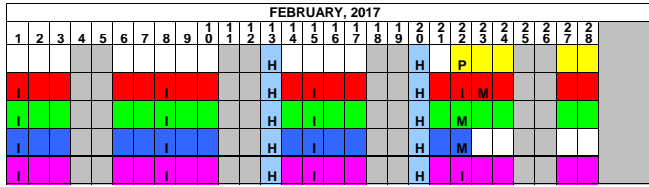

1001 S. East Street, Anaheim, California 92805
(714) 517-7500 - anaheimelementary.org

2016-2017 School Year

First Day of School for A, B, C = 7/11; D = 8/10; ST = 8/16

★ = Trimester End Date

BACK TO SCHOOL NIGHT (for Single Track):

- = GROUP 1 Schools: Sunkist, Guinn, Juarez, Franklin, Olive, Orange Grove, Price
- = GROUP 2 Schools: Ross, Loara, Roosevelt, Gauer, Jefferson, Palm Lane, Westmont
- ◆ = GROUP 3 Schools: Reverse, Barton, Madison, Lincoln, Henry, Marshall, Stoddard

TRACK A	TRACK B	TRACK ST SINGLE TRACK	White is Off Track	Holidays H	Conference Days C (Non-Student Day)	Minimum Day M	Back to School Night B (Minimum Day)	Staff Development Day D (Non-Student Day)
TRACK C	TRACK D				Professional Development PD (Non-Student Day)	Preparation Day P (Non-Student Day)	Open House O (Minimum Day)	Instructional Planning I (Short Day)