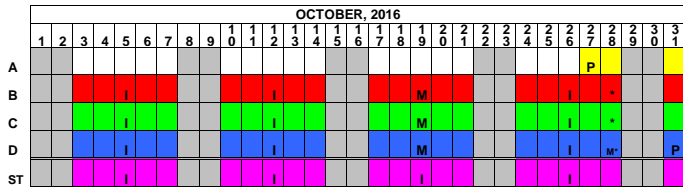

1001 S. East Street, Anaheim, California 92805
(714) 517-7500 - anaheimelementary.org

2016-2017 School Year

First Day of School for A, B, C = 7/11; D = 8/10; ST = 8/16

★ = Trimester End Date

BACK TO SCHOOL NIGHT (for Single Track):

- = GROUP 1 Schools: Sunkist, Guinn, Juarez, Franklin, Olive, Orange Grove, Price
- = GROUP 2 Schools: Ross, Loara, Roosevelt, Gauer, Jefferson, Palm Lane, Westmont
- ◆ = GROUP 3 Schools: Reverse, Barton, Madison, Lincoln, Henry, Marshall, Stoddard

TRACK A	TRACK B	TRACK ST SINGLE TRACK	White is Off Track	Holidays H	Conference Days C (Non-Student Day)	Minimum Day M	Back to School Night B (Minimum Day)	Staff Development Day D (Non-Student Day)
TRACK C	TRACK D				Professional Development PD (Non-Student Day)	Preparation Day P (Non-Student Day)	Open House O (Minimum Day)	Instructional Planning I (Short Day)