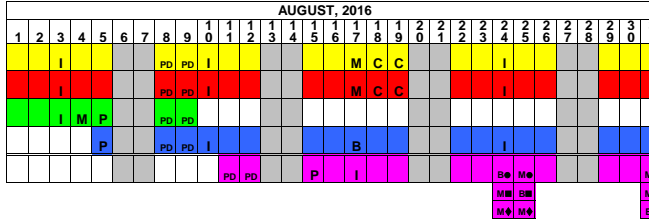

1001 S. East Street, Anaheim, California 92805
(714) 517-7500 - anaheimelementary.org

2016-2017 School Year

First Day of School for A, B, C = 7/11; D = 8/10; ST = 8/16

★ = Trimester End Date

BACK TO SCHOOL NIGHT (for Single Track):

- = GROUP 1 Schools: Sunkist, Guinn, Juarez, Franklin, Olive, Orange Grove, Price
- = GROUP 2 Schools: Ross, Loara, Roosevelt, Gauer, Jefferson, Palm Lane, Westmont
- ◆ = GROUP 3 Schools: Reverse, Barton, Madison, Lincoln, Henry, Marshall, Stoddard

TRACK A	TRACK B	TRACK ST SINGLE TRACK	White is Off Track	Holidays H	Conference Days C (Non-Student Day)	Minimum Day M	Back to School Night B (Minimum Day)	Staff Development Day D (Non-Student Day)
TRACK C	TRACK D				Professional Development PD (Non-Student Day)	Preparation Day P (Non-Student Day)	Open House O (Minimum Day)	Instructional Planning I (Short Day)