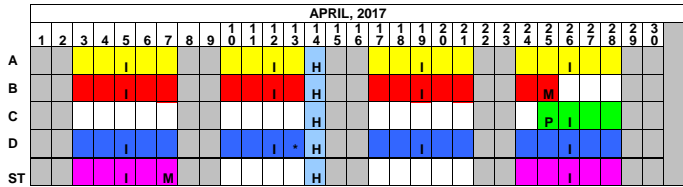

1001 S. East Street, Anaheim, California 92805
(714) 517-7500 - anaheimelementary.org

2016-2017 School Year

First Day of School for A, B, C = 7/11; D = 8/10; ST = 8/16

★ = Trimester End Date

BACK TO SCHOOL NIGHT (for Single Track):

- = GROUP 1 Schools: Sunkist, Guinn, Juarez, Franklin, Olive, Orange Grove, Price
- = GROUP 2 Schools: Ross, Loara, Roosevelt, Gauer, Jefferson, Palm Lane, Westmont
- ◆ = GROUP 3 Schools: Reverse, Barton, Madison, Lincoln, Henry, Marshall, Stoddard

TRACK A	TRACK B	TRACK ST SINGLE TRACK	White is Off Track	Holidays H	Conference Days C (Non-Student Day)	Minimum Day M	Back to School Night B (Minimum Day)	Staff Development Day D (Non-Student Day)
TRACK C	TRACK D				Professional Development PD (Non-Student Day)	Preparation Day P (Non-Student Day)	Open House O (Minimum Day)	Instructional Planning I (Short Day)